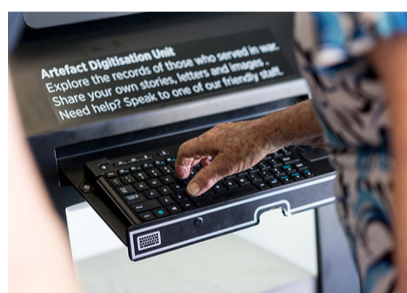

He Pou Aroha

COMMUNITY CENOTAPH

discover
connect
share

- Search **Online Cenotaph**, lay a virtual poppy against a specific person's name and contribute additional information to the database.
- Dig out the photographs and objects that belonged to family and friends who served and bring them along to scan and upload. Your contribution will provide a lasting legacy for generations to come.