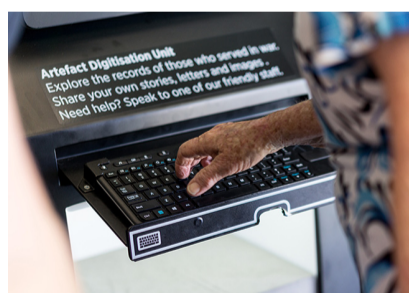

He Pou Aroha

COMMUNITY CENOTAPH

discover
connect
share

- Search **Online Cenotaph**, lay a virtual poppy against a specific person's name and contribute additional information to the database.
- Dig out the photographs and objects that belonged to family and friends who served and bring them along to scan and upload. Your contribution will provide a lasting legacy for generations to come.